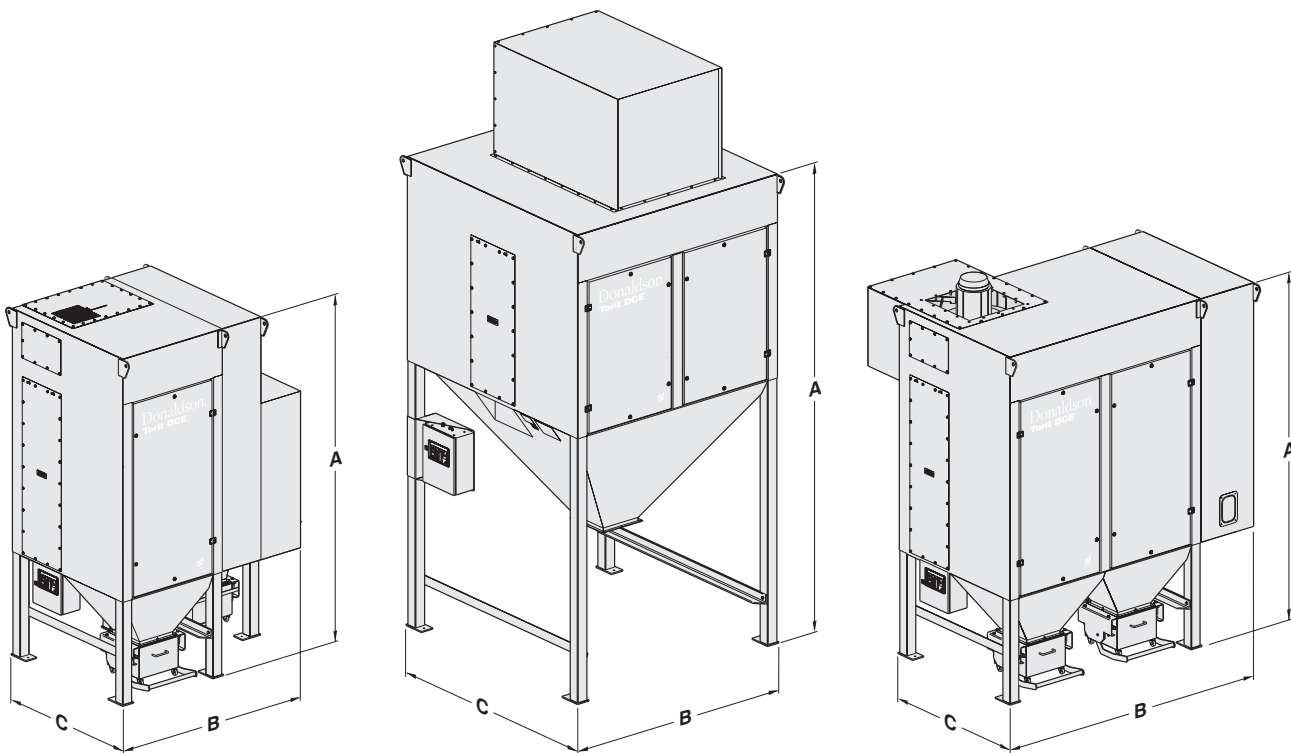

**DFPRO CYCLOPEEL
DUST COLLECTOR**
Model DFPRO 8 illustrated

**DFPRO DROP OUT BOX
DUST COLLECTOR**
Model DFPRO 12 illustrated

**DFPRO SPARKTRAP
DUST COLLECTOR**
Model DFPRO 16 illustrated

		DIMENSIONS (in mm)				
		DFPRO 4	DFPRO 6	DFPRO 8	DFPRO 12	DFPRO 16
Cyclopeel (400 mm hopper clearance*)	A (Height)	2295	2750	3205	2947	3402
	B (Width)	1733	1811	1963	3225	3556
	C (Depth)	1500	1500	1500	1500	1500
	D (Height to Inlet)	–	–	–	–	–
Drop Out Box (1065 mm hopper clearance**)	A (Height)	2960	3415	3870	4120	4575
	B (Width)	1600	1600	1750	2100	2100
	C (Depth)	1500	1500	1500	2200	2200
	D (Height to Inlet)	2725	3130	3585	3785	4167
Sparktrap (400 mm hopper clearance*)	A (Height)	–	2750	3205	2750	3205
	B (Width)	–	1410	1355	2420	2500
	C (Depth)	–	1500	1500	1500	1500
	D (Height to Inlet)	–	–	–	–	–
Number of filter elements		4	6	8	12	16
Filtration area (Ultra Web®)		70.6 m²	106.0 m²	141.2 m²	211.8 m²	282.4 m²
*For 1065 mm hopper clearance add 665 mm to height 'A'. For 1500 mm hopper clearance add 1100 mm to height 'A'.						
**For 1500 mm hopper clearance add 435 mm to height 'A'.						

NOISE LEVEL*

Pulse noise*

LpAeq: ≤ 75 dB (A-weighted equivalent continuous sound pressure level)

ΔLi: ≤ 10 dB (impulsive noise content)

* Measurement according to DIN 45635/1 at 1m distance, with 6 bar compressed air pressure, pulse interval of 15s, semi-free field conditions and usual tolerance ±2 dB.