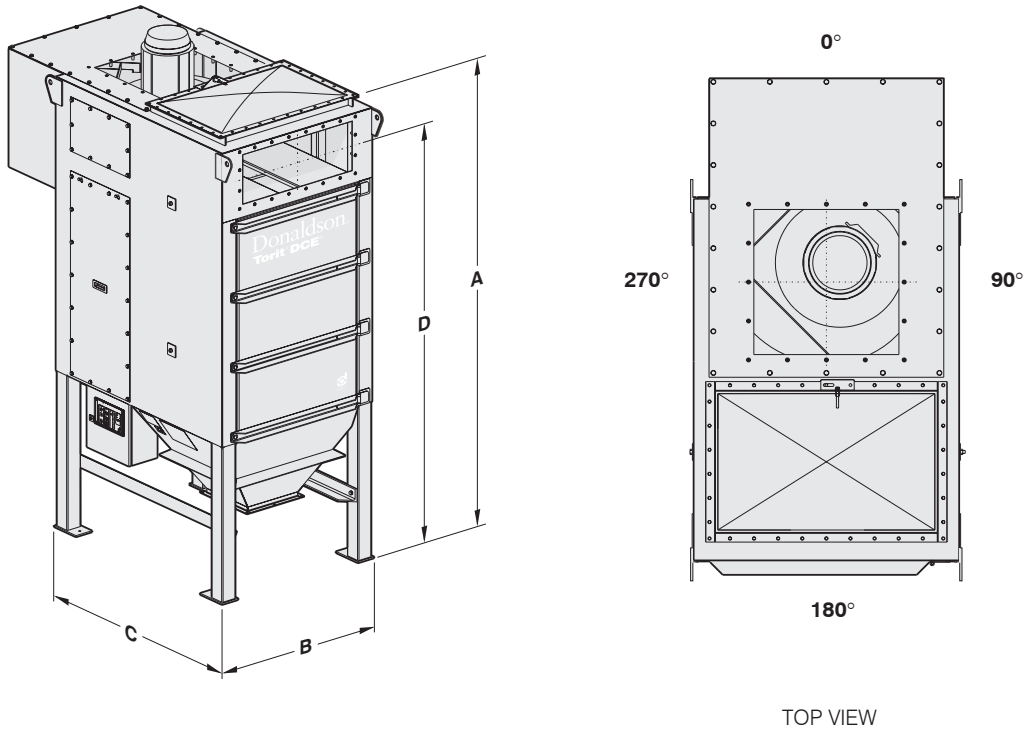

DFPRO REINFORCED DUST COLLECTOR

Model DFPRO 6 illustrated

		DIMENSIONS (in mm)				
		DFPRO 4	DFPRO 6	DFPRO 8	DFPRO 12	DFPRO 16
Reinforced (400 mm hopper clearance*)	A (Height)	2390	2845	3300	2845	3300
	B (Width)	1100	1100	1100	2100	2100
	C (Depth)	1560**	1560**	1560**	1560**	1560**
	D (Height to Inlet)	2094	2594	3004	2531	2986
	Number of filter elements	4	6	8	12	16
	Filtration area (Ultra Web®)	70.6 m²	106.0 m²	141.2 m²	211.8 m²	282.4 m²

*For 1065 mm hopper clearance add 665 mm to height 'A'. For 1500 mm hopper clearance add 1100 mm to height 'A'.
**Includes reinforcements on door.

COMPRESSED AIR REQUIREMENTS

- Max. 7 bar
- Pressure range 6-7 bar
- Clean air (max. particle size 50 µm)
- Free of condensate at working temperature
- Max. oil content: 3 mg/m³
- Approx. compressed air usage*: ±45 Nlitres per pulse
  (±16.2 Nm³/h for 10 s pulse interval at 7 bar)

* The indicated value is the consumption per valve