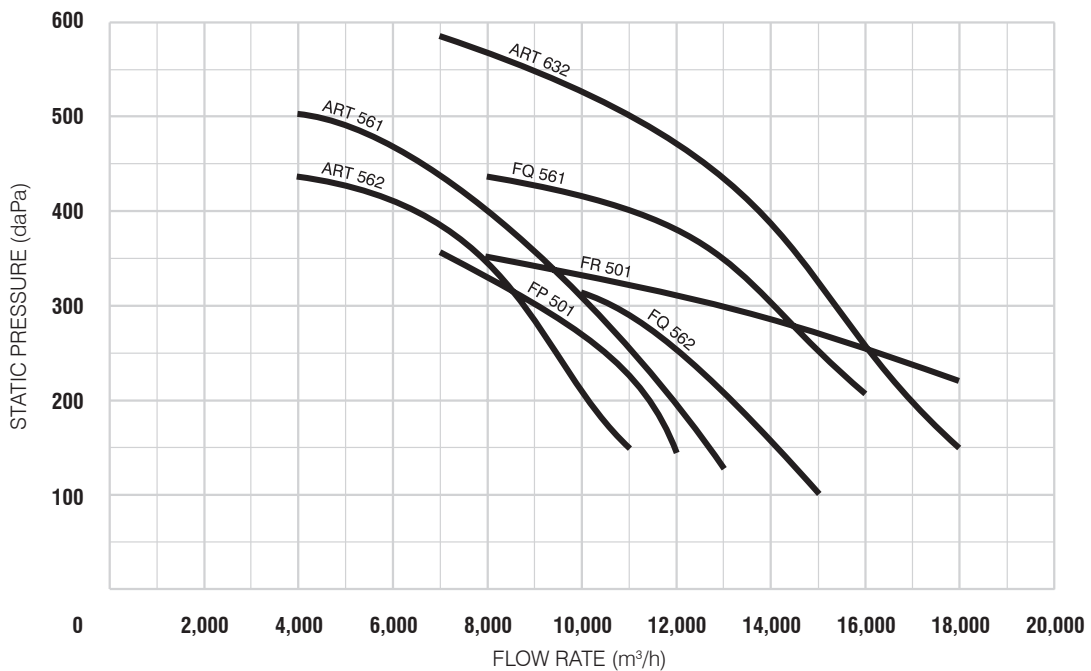

HOPPER FLANGE DETAILS (362 x 362)

ELECTRICAL SPECIFICATIONS

Controls

- Full automatic cleaning mechanism: Torit Control Board
- Pulse time: 100 ms
- Interval time: 10 s
- Voltage input: 400V AC; 3 ph; 50 Hz;
- Protection class: IP65
- Solenoid voltage: 24V DC

FAN PERFORMANCE CURVES (2.2 to 9 kW)

FAN PERFORMANCE CURVES (11 to 22 kW)

FAN SELECTION

These curves indicate static pressure available at fan inlet for a given application, when fitted into a collector.