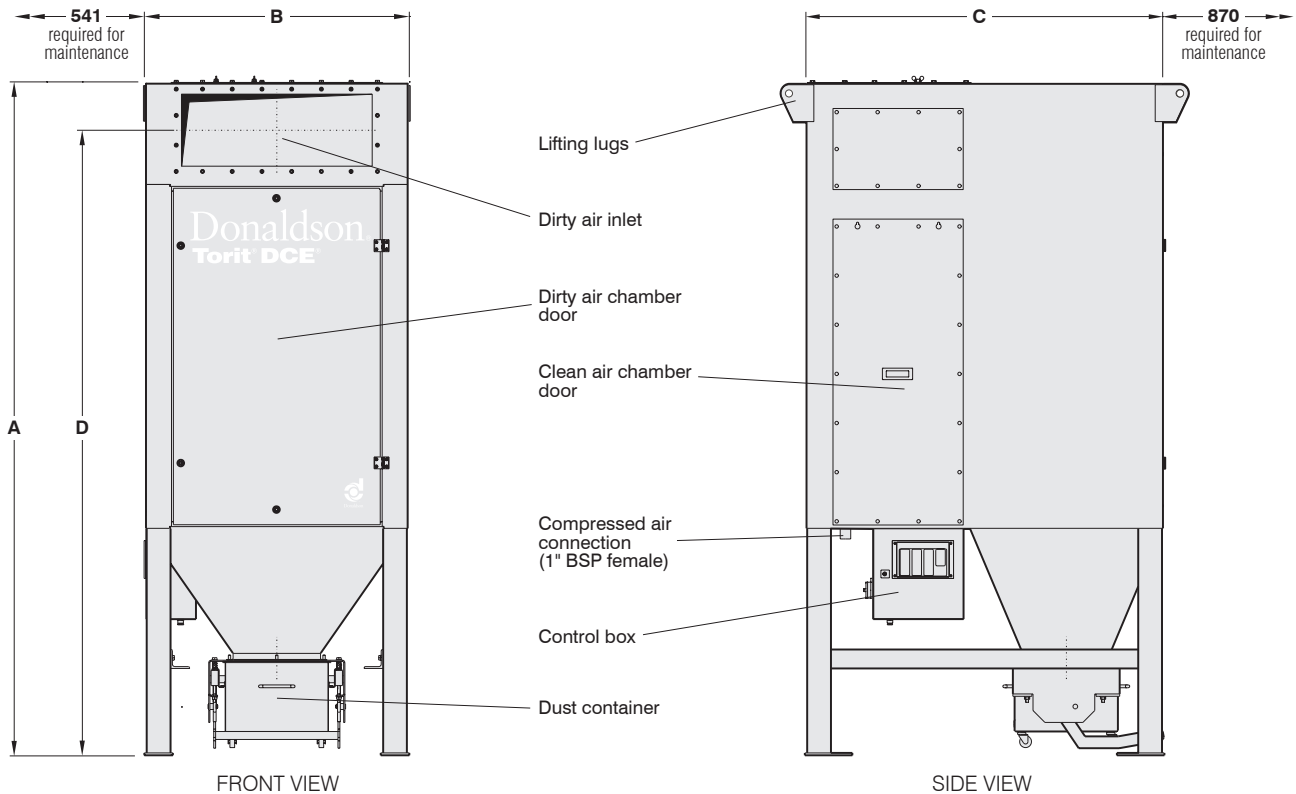

DFPRO Dust Collectors

Series DFPRO 4-16 and DFPRO-R 4-16

DFPRO STANDARD DUST COLLECTOR

Model DFPRO 6 illustrated

		DIMENSIONS (in mm)			
		DFPRO 6	DFPRO 8	DFPRO 12	DFPRO 16
Standard (400 mm hopper clearance*)	A (Height)	2750	3205	2750	3205
	B (Width)	1100	1100	2100	2100
	C (Depth)	1500	1500	1500	1500
	D (Height to Inlet)	2594	3004	2531	2986
Number of filter elements		6	8	12	16
Filtration area (Ultra Web®)		106.0 m ²	141.2 m ²	211.8 m ²	282.4 m ²

*For 1065 mm hopper clearance add 665 mm to height 'A'. For 1500 mm hopper clearance add 1100 mm to height 'A'.

DESIGN SPECIFICATIONS (standard equipment)

Operating temperature: -10° to +65°C

Maximum operating pressure range: ±5 kPa (500 mm WG)