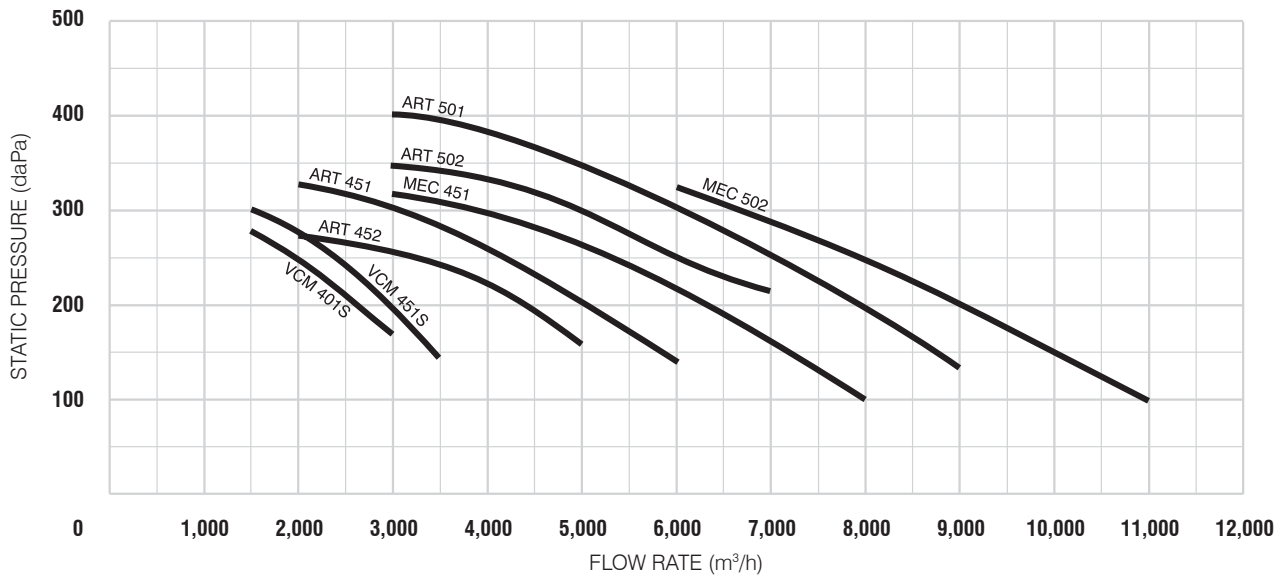

DIRTY AIR INLET DETAILS						
	DIN standard	DFPRO 4	DFPRO 6	DFPRO 8	DFPRO 12	DFPRO 16
Standard	DIN 24193/2 (mm)	–	800 x 300	800 x 300	1600 x 300	1600 x 300
Reinforced	DIN 24193/2 (mm)	800 x 300	800 x 300	800 x 300	1600 x 300	1600 x 300
Sparktrap	Pipe (nominal)	–	224	250	315	355
Cyclopeel	DIN 24154/2 nominal dia.	NW 140	NW 160	NW 200	NW 250	NW 280
		NW 160	NW 180	NW 224	NW 280	NW 315
		NW 180	NW 200	NW 250	NW 315	NW 355
		NW 200	NW 224	NW 280	NW 355	NW 400
		NW 224	NW 250	NW 315	NW 400	NW 450
		NW 250	NW 280	NW 355	NW 450	NW 500
Drop Out Box	DIN 24154/2 nominal dia.	NW 280	NW 315	NW 400	NW 500	NW 560
		NW 250	NW 315	NW 355	NW 450	NW 500
		NW 280	NW 355	NW 400	NW 500	NW 560
		NW 315	NW 400	NW 450	NW 560	NW 630
		NW 355	NW 400	NW 450	NW 560	NW 710

FAN PERFORMANCE CURVES (2.2 to 9 kW)

FAN PERFORMANCE CURVES (11 to 22 kW)

FAN SELECTION

These curves indicate static pressure available at fan inlet for a given application, when fitted into a collector.